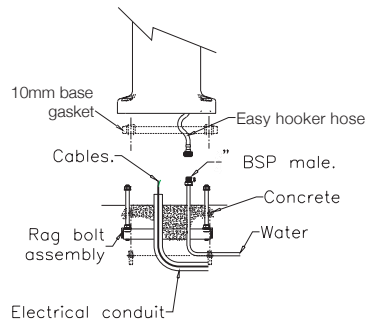

MATERIALS

Moulded from engineering grade polyethylene, fire retardant with UV stabilisers, in aesthetically pleasing ghost gum grey (10 year guarantee).

OUTLETS

- Up to two 15A single phase outlets per housing; a maximum of four outlets per pedestal.
- A range of 3 phase outlets and IEC309 outlets (international) available.

KEY SWITCHED OUTLETS

Keyed option to shut off power to outlets.

LOCKABLE HOUSING DOOR

Lockable option for fully sprung self-closing door, keyed alike or different.

SAFETY SWITCHES

Clipsal Electronic Series (5 year guarantee).

METERING OPTION

Electronic kWh meters to measure the electricity consumption for each customer.

LIGHT (MAX 60W)

- Manual switch
- Photo cell (auto)
- 24 hour timer

TELEVISION/PHONE/DATA

One to four TV / data / telecom outlets (Shuttered RJ45).

POWER LEAD HOLDER/EXTENSION

- Convenient powerlead holder comes standard on all models.
- A powerlead extension is optional and suspends powerleads off the ground up to a height of 2 meters.

WATER TAPS

Two or four fully plumbed 12mm chrome taps complete with "easy connect" flexible hose.

SULLAGE BRANCH

One to four-way grey water sullage pipes can be fitted discretely in the base of the pedestal.

MOUNTING OPTIONS

1. Ragbolt assembly for new concrete pad mounting. A cost saving method. Fast and secure. Free mounting template supplied. (See drawing).
2. Bolt onto existing concrete pad using own fixings.

Distributed by

K-MAC POWERHEADS

PO Box 628, Geelong, VIC 3220 ABN 93 078 225 555

Phone 03 5221 5327   Email sales@kmac-powerheads.com
Sales 1800 639 609   Website www.kmac-powerheads.com
Mobile 0417 379 772
Fax 03 5222 6971