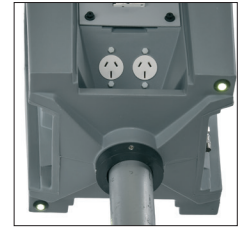

LED downlighting