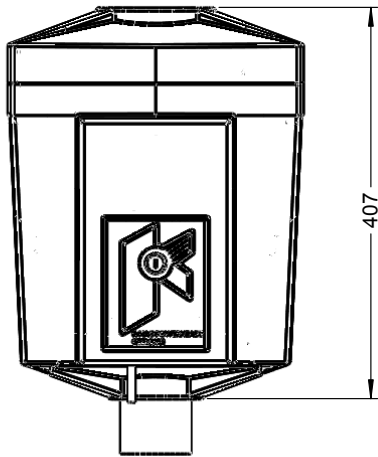

**Power lead extension**

**Access panel**

**Ragbolt assembly**

\*Orto-Mate – remote meter reading and site power switching  
K-Mac Powerheads proprietary wireless system, developed specifically for the Holiday Park and Marina industry