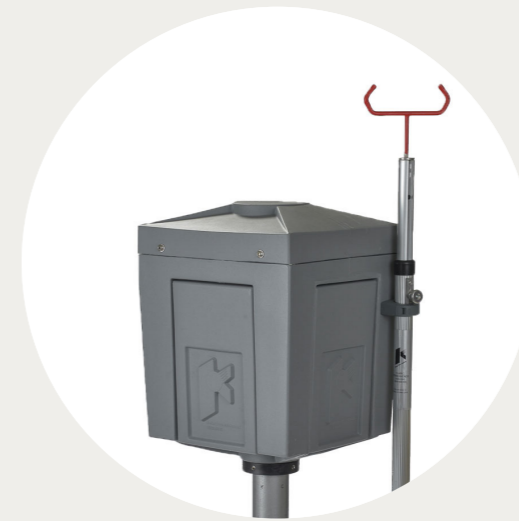

KM Series

Metered

Kmac
Powerheads

KM Series

'User pays' metered site power with the full range of options.

If spiralling electricity costs are a problem in your park, this is the powerhead for you. Fitted with NMI approved kWh meters for monitoring power use, the KM Series enables a 'user pays' system for site power usage. Ideal for annual and permanent sites, the KM Series comes in pole mount and column mount varieties and is available with the full range of options, including water taps, lighting, TV and lockable doors. When fitted with our remote meter reading system (Orto-Mate), the KM Series also offers the perfect 'user pays' solution for tourist site, where guests can be billed for their power usage with the click of a button, upon checkout.

Options

Up to 8 x 15A outlets

Four individual self closing door cavities with locking option

Life time warranty on high density engineering grade polyethylene shell

LED lighting

TV points

No leak 1/4 turn taps

Internal Perspex insulating tray separating 240v from 12v hardware.

Access Panel

Overhead power lead extension pole

Ragbolt mounting frame for column

PO Box 628,
Geelong, VIC 3220
ABN 93 078 225 555
Phone: 03 5221 5327
Sales: 1800 639 609
Mobile: 0400 837 679
Fax: 03 5222 6971
sales@kmacpowerheads.com
kmacpowerheads.com