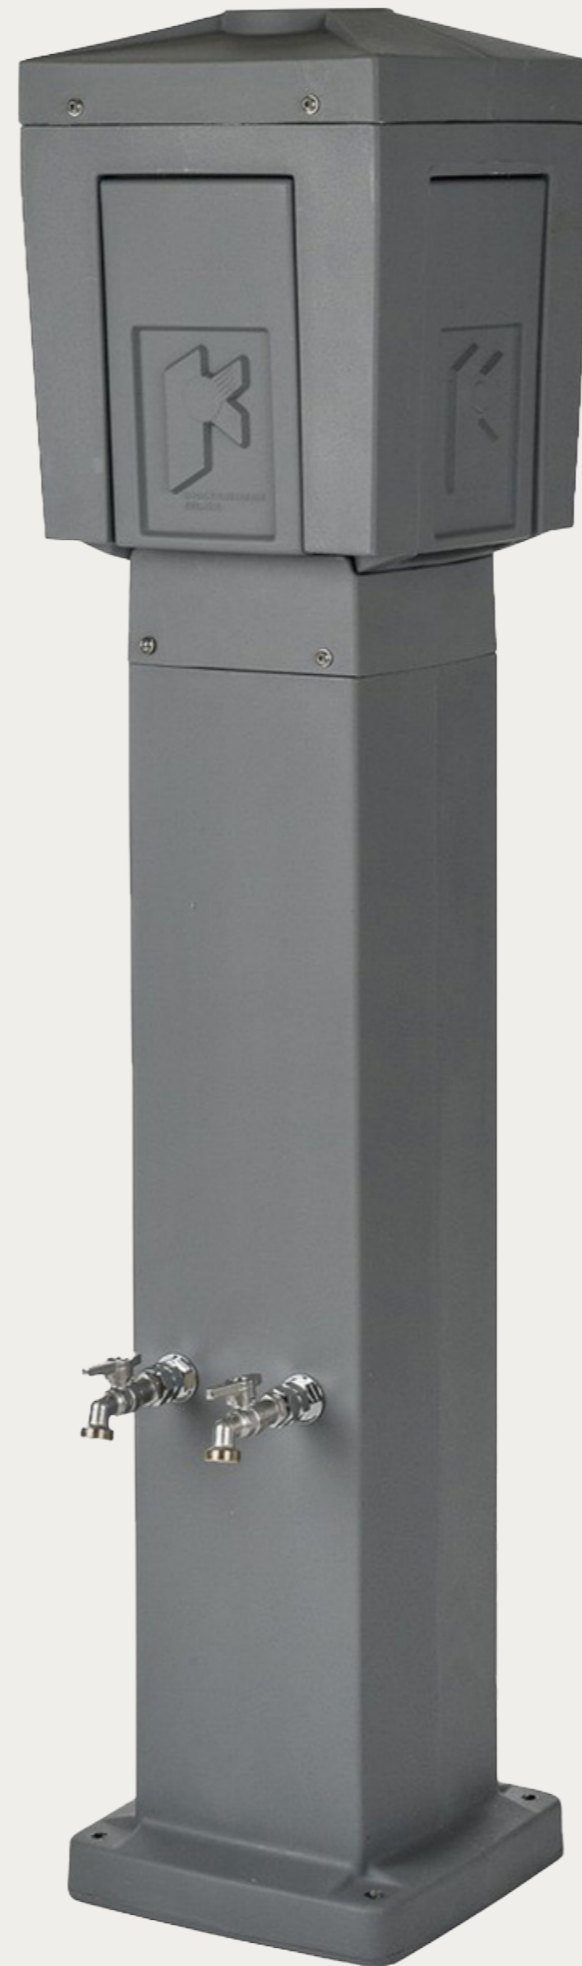

KM Series

Metered

Kmac
Powerheads

KM Series

'User pays' metered site power with the full range of options.

If spiralling electricity costs are a problem in your park, this is the powerhead for you. Fitted with NMI approved kWh meters for monitoring power use, the KM Series enables a 'user pays' system for site power usage. Ideal for annual and permanent sites, the KM Series comes in pole mount and column mount varieties and is available with the full range of options, including water taps, lighting, TV and lockable doors. When fitted with our remote meter reading system (Orto-Mate), the KM Series also offers the perfect 'user pays' solution for tourist site, where guests can be billed for their power usage with the click of a button, upon checkout.

Options

Up to 8 x 15A outlets

Four individual self closing door cavities with locking option

Life time warranty on high density engineering grade polyethylene shell

LED lighting

TV points

No leak 1/4 turn taps

Internal Perspex insulating tray separating 240v from 12v hardware.

Access Panel

Overhead power lead extension pole

Ragbolt mounting frame for column

PO Box 628,
Geelong, VIC 3220
ABN 93 078 225 555
Phone: 03 5221 5327
Sales: 1800 639 609
Mobile: 0400 837 679
Fax: 03 5222 6971
sales@kmacpowerheads.com
kmacpowerheads.com